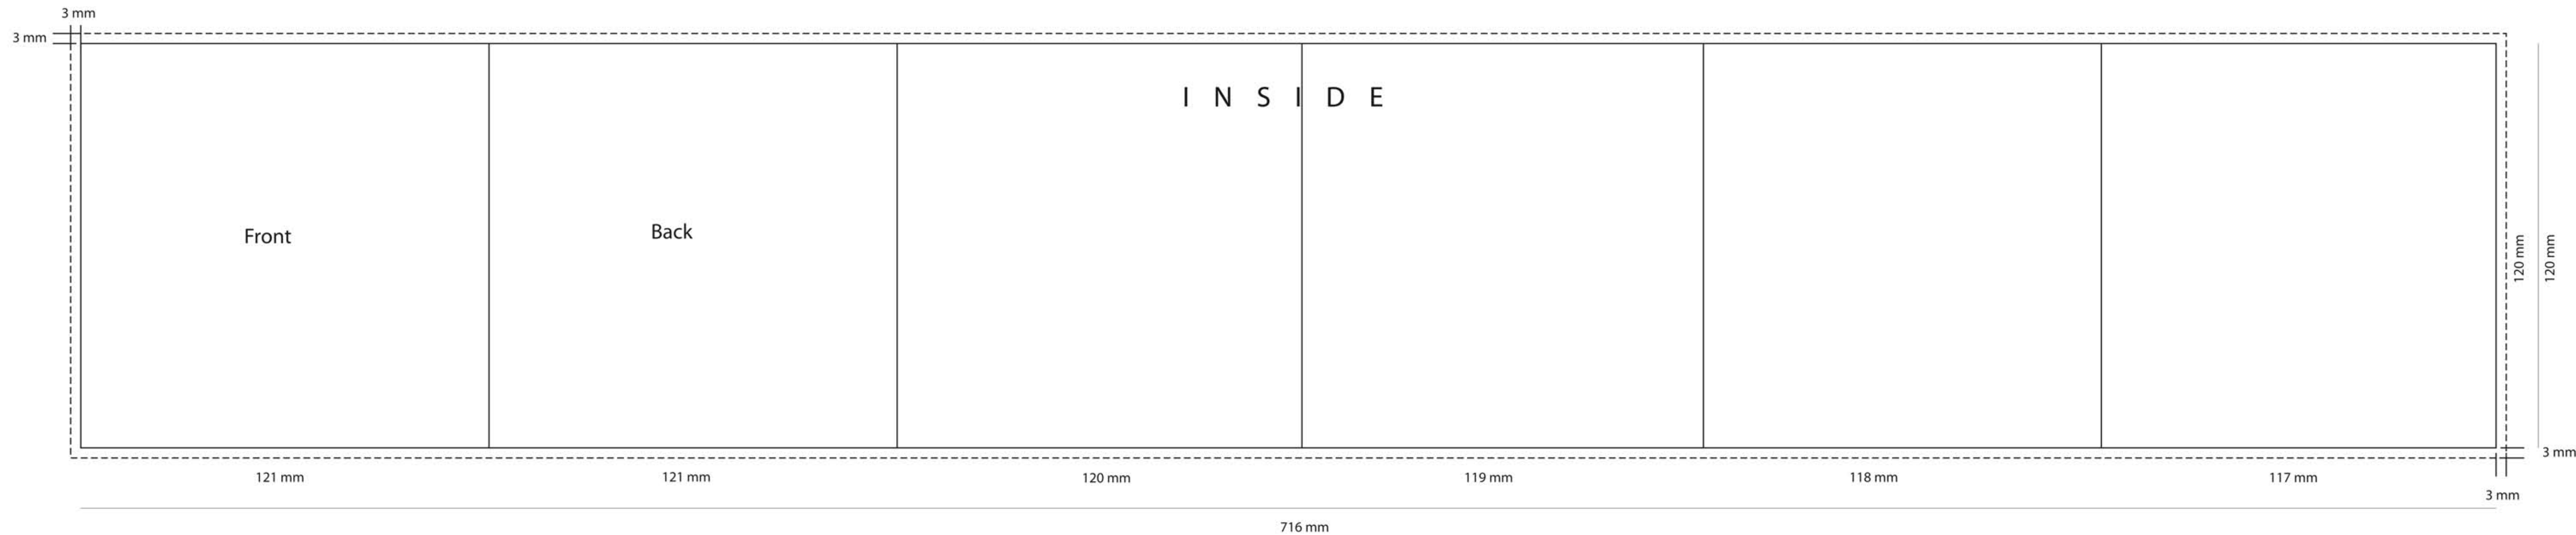

# Folded Booklet Audio Size 12pp

Scale: 1:1  
----- Bleed (min. 3 mm)

Logos and text have to be placed at least 3 mm away from cutting lines.  
Processing tolerances: -1/+0 mm

# Folded Booklet Audio Size 12pp

Scale: 1:1

----- Bleed (min. 3 mm)

Logos and text have to be placed at least 3 mm away from cutting lines.

Processing tolerances: -1/+0 mm

**FBL12seiten, 3-Bruch Wickelfalz**

Scale 1:1

--- Bleed (min. 3 mm)

— Cutting line

Logos and text have to be placed at least 3 mm away from cutting lines.

FBL12seiten, 5-Bruch Wickelfalz

Scale 1:1

--- Bleed (min. 3 mm)

— Cutting line

Logos and text have to be placed at least 3 mm away from cutting lines.