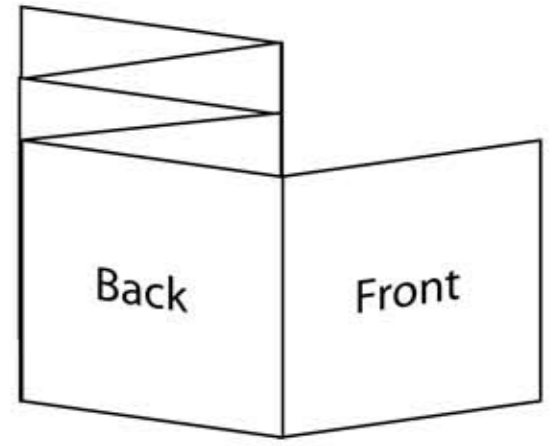

# Folded Booklet Audio Size 12pp

Scale: 1:1  
----- Bleed (min. 3 mm)

Logos and text have to be placed at least 3 mm away from cutting lines.  
Processing tolerances: -1/+0 mm

# Folded Booklet Audio Size 12pp

Scale: 1:1

----- Bleed (min. 3 mm)

Logos and text have to be placed at least 3 mm away from cutting lines.

Processing tolerances: -1/+0 mm

**FBL12seiten, 3-Bruch Wickelfalz**

Scale 1:1

--- Bleed (min. 3 mm)

— Cutting line

Logos and text have to be placed at least 3 mm away from cutting lines.

FBL12seiten, 5-Bruch Wickelfalz

Scale 1:1

--- Bleed (min. 3 mm)

— Cutting line