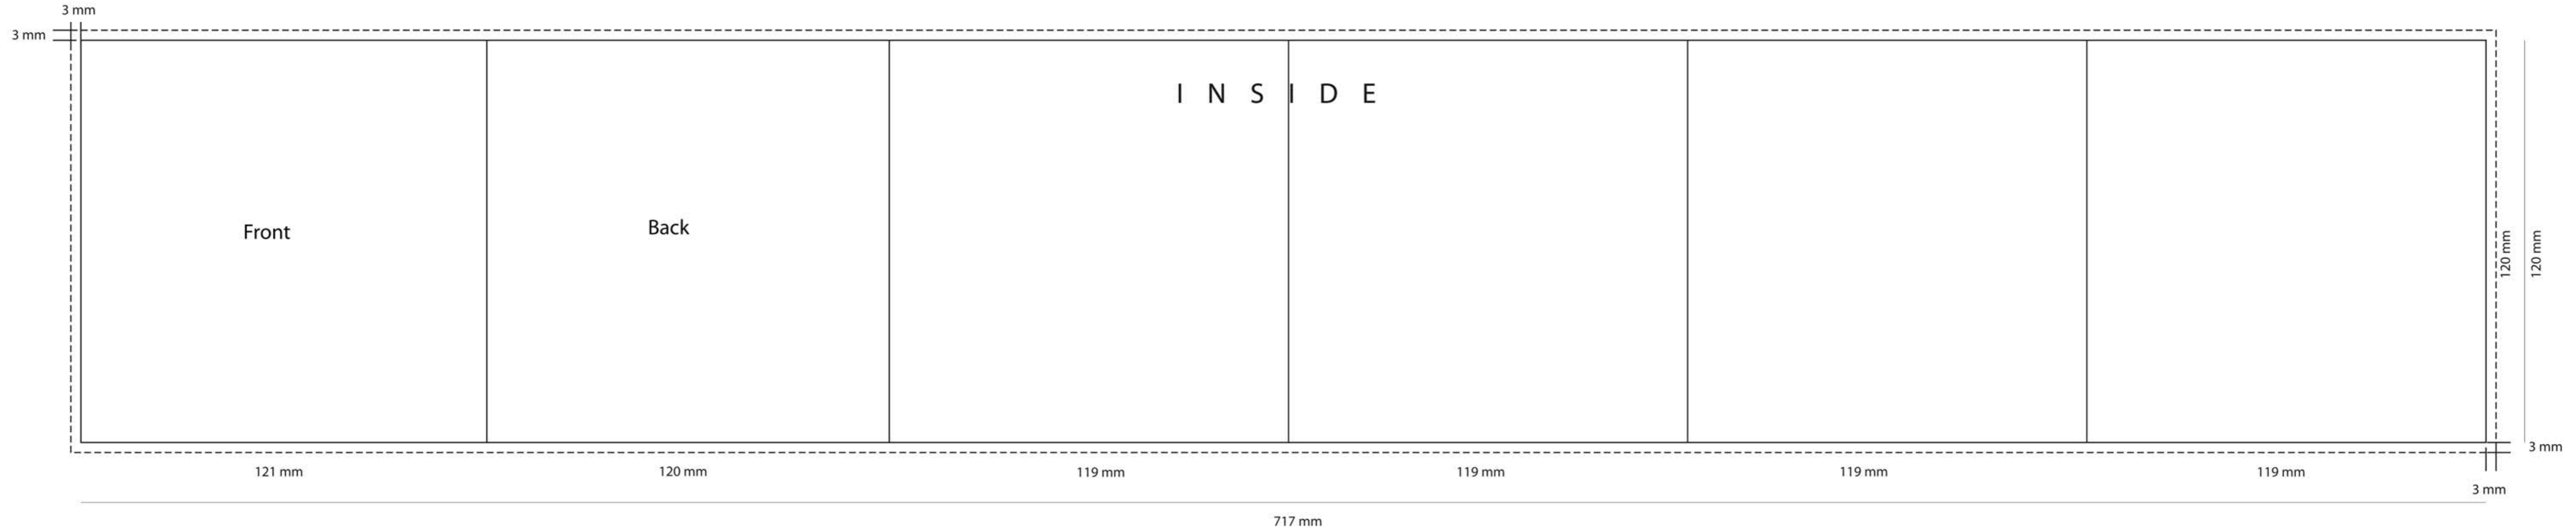

# Folded Booklet Audio Size 12pp

Scale: 1:1  
----- Bleed (min. 3 mm)

Logos and text have to be placed at least 3 mm away from cutting lines.  
Processing tolerances: -1/+0 mm

# Folded Booklet Audio Size 12pp

Scale: 1:1

----- Bleed (min. 3 mm)

Logos and text have to be placed at least 3 mm away from cutting lines.

Processing tolerances: -1/+0 mm

**FBL12seiten, 3-Bruch Wickelfalz**

Scale 1:1

--- Bleed (min. 3 mm)

— Cutting line

Logos and text have to be placed at least 3 mm away from cutting lines.

FBL12seiten, 5-Bruch Wickelfalz

Scale 1:1

--- Bleed (min. 3 mm)

— Cutting line

Logos and text have to be placed at least 3 mm away from cutting lines.