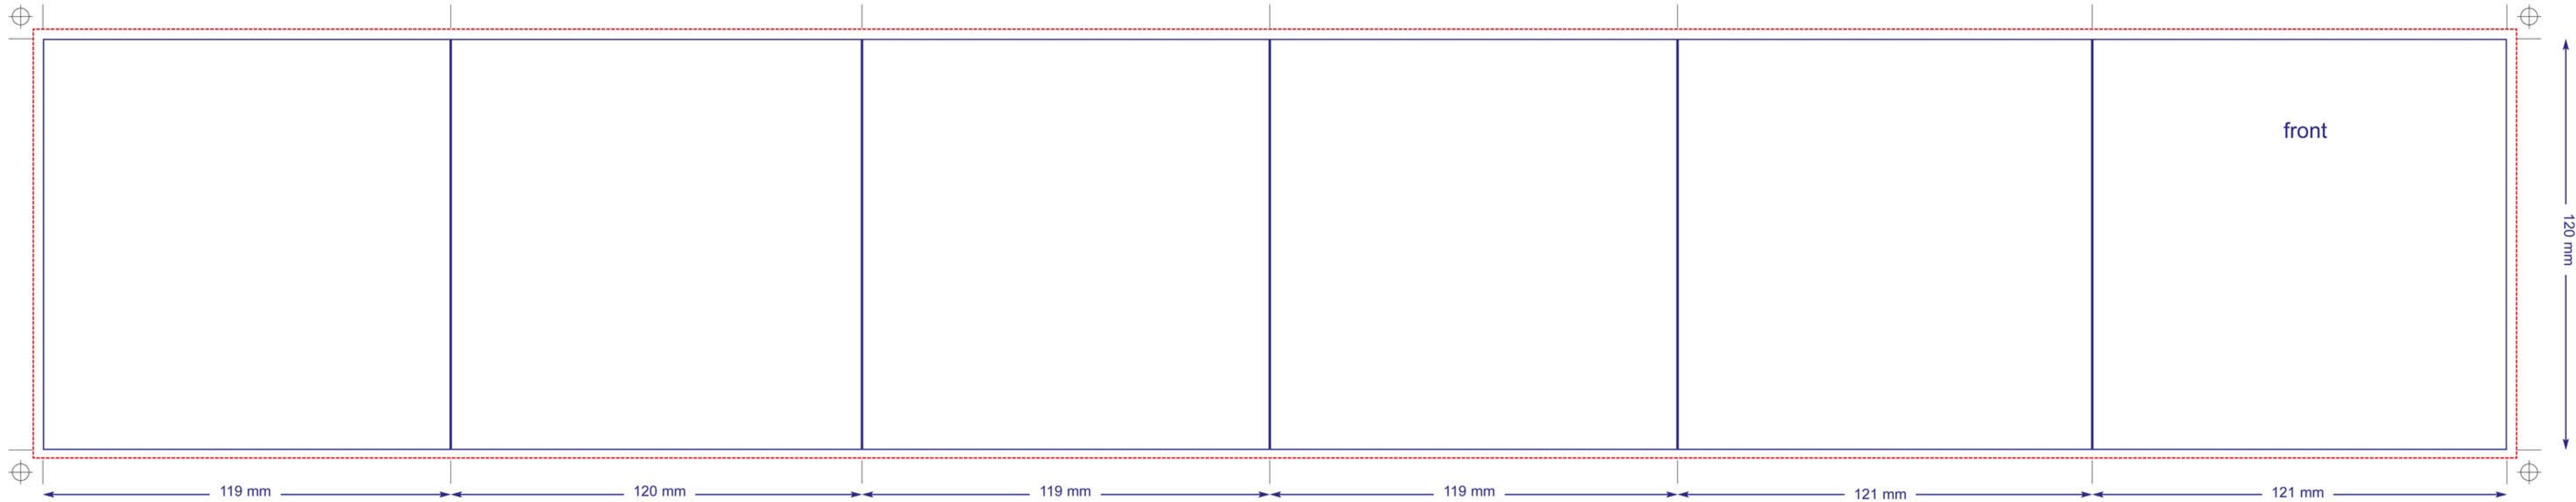

# Folded Booklet Audio Size 12pp

Scale: 1:1  
----- Bleed (min. 3 mm)

Logos and text have to be placed at least 3 mm away from cutting lines.  
Processing tolerances: -1/+0 mm

# Folded Booklet Audio Size 12pp

Scale: 1:1

----- Bleed (min. 3 mm)

Logos and text have to be placed at least 3 mm away from cutting lines.

Processing tolerances: -1/+0 mm

**FBL12seiten, 3-Bruch Wickelfalz**

Scale 1:1

--- Bleed (min. 3 mm)

— Cutting line

Logos and text have to be placed at least 3 mm away from cutting lines.

FBL12seiten, 5-Bruch Wickelfalz

Scale 1:1

--- Bleed (min. 3 mm)

— Cutting line

Logos and text have to be placed at least 3 mm away from cutting lines.